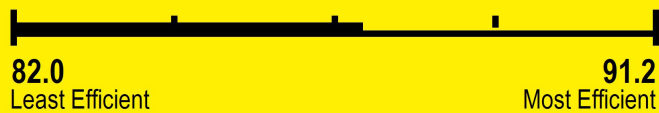

U.S. Government

Federal law prohibits removal of this label before consumer purchase.

ENERGYGUIDE

Boiler
Water
Light Oil

VISSMANN
Model VR1-140

Efficiency Rating (AFUE)*

87

Range of Similar Models
* Annual Fuel Utilization Efficiency