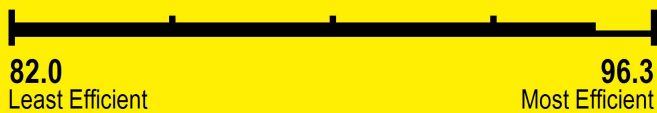

U.S. Government

Federal law prohibits removal of this label before consumer purchase.

ENERGYGUIDE

Boiler
Water
Natural Gas, Propane Gas

VISSMANN
Model CU3A-94

Efficiency Rating (AFUE)*

95

Range of Similar Models
* Annual Fuel Utilization Efficiency