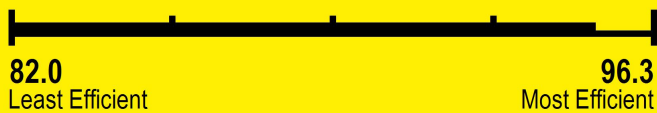

# ENERGYGUIDE

Boiler  
Water  
Natural Gas, Propane Gas

VISSMANN  
Model CU3A-160

Efficiency Rating (AFUE)\*

95

Range of Similar Models  
\* Annual Fuel Utilization Efficiency

For energy cost info, visit  
[productinfo.energy.gov](http://productinfo.energy.gov)