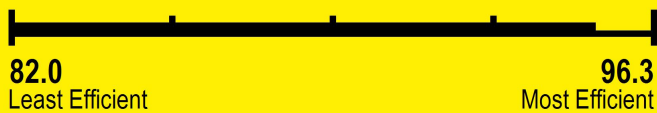

U.S. Government

Federal law prohibits removal of this label before consumer purchase.

ENERGYGUIDE

Boiler
Water
Natural Gas, Propane Gas

VISSMANN
Model B1HA-94

Efficiency Rating (AFUE)*

95

Range of Similar Models
* Annual Fuel Utilization Efficiency