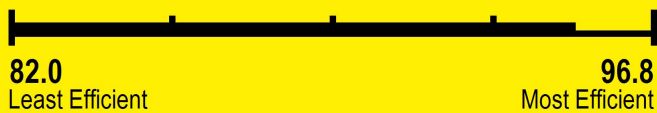

# ENERGYGUIDE

Boiler  
Water  
Natural Gas, Propane Gas

VISSMANN  
Model B1KE-120

Efficiency Rating (AFUE)\*

95.0

Range of Similar Models  
\* Annual Fuel Utilization Efficiency

For energy cost info, visit  
[productinfo.energy.gov](http://productinfo.energy.gov)