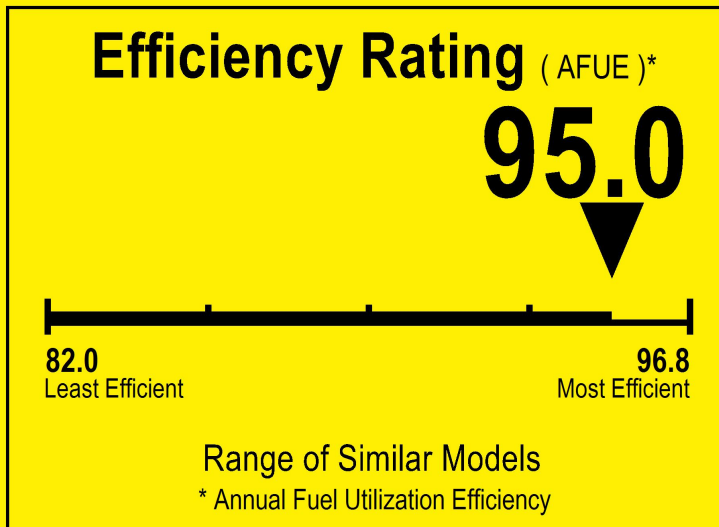

U.S. Government

Federal law prohibits removal of this label before consumer purchase.

ENERGYGUIDE

Boiler
Water
Natural Gas, Propane Gas

VISSMANN
Model B1HE-150

For energy cost info, visit
productinfo.energy.gov