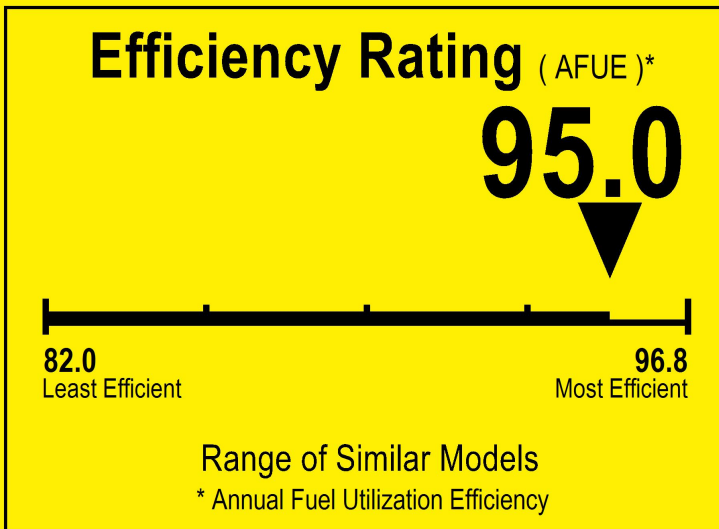

# ENERGYGUIDE

Boiler  
Water  
Natural Gas, Propane Gas

VISSMANN  
Model B1HE-120

For energy cost info, visit  
[productinfo.energy.gov](http://productinfo.energy.gov)